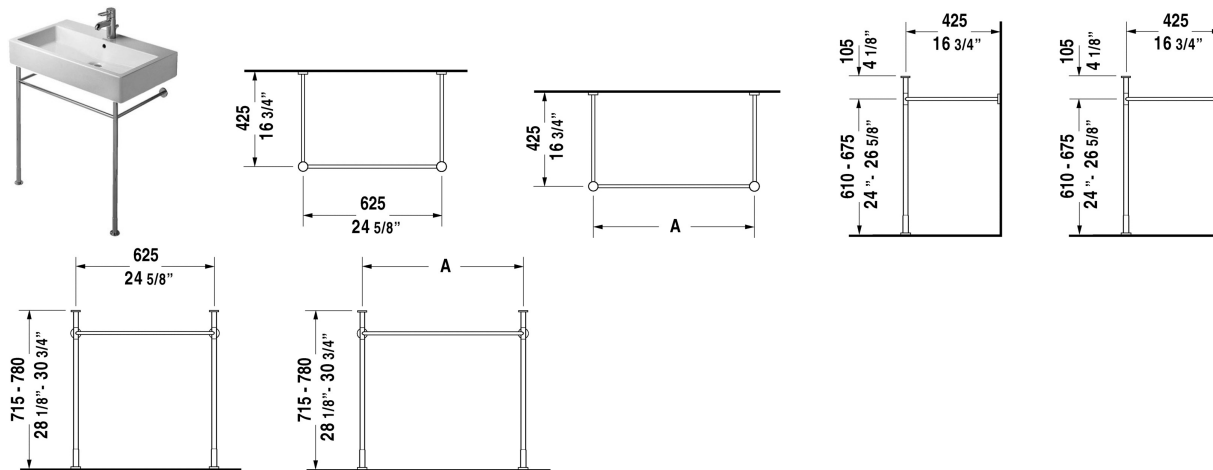

## Vero Metal console # 0030751000

Metal console	Dimension	Weight	Order number
height adjustable +2", for washbasin # 045470, 235070			
<b>Colors</b>			
10 Chrome			
<b>Variant</b>			
Chrome		6.2 lb	0030751000
<b>Suitable products</b>			
Furniture washbasin with faucet deck, underside fully glazed, wall-mounted, hardware included, cUPC® listed*, 27 1/2" x 18 1/2" Inch	27 1/2" x 18 1/2" Inch		045470
Furniture washbasin with faucet deck, underside fully glazed, 27 1/2" x 18 1/2" Inch	27 1/2" x 18 1/2" Inch		235070

All drawings contain the necessary measurements which are subject to standard tolerances. They are stated in inch & mm and are non-binding. Exact measurements, in particular for customized installation scenarios, can only be taken from the finished ceramic piece.