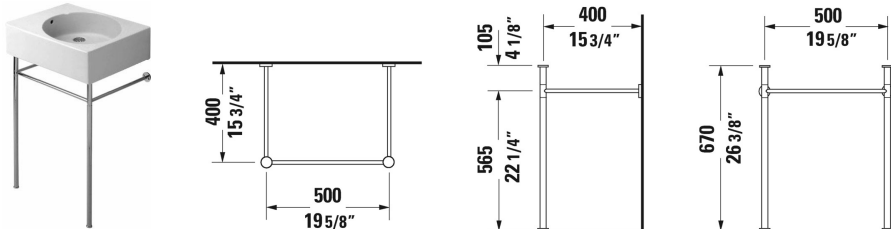

Scola Metal console # 0030591000

Metal console	Dimension	Weight	Order number
for washbasin # 068460 and 068560			
Colors			
10 Chrome			
Variant			
Chrome		5.9 lb	0030591000
Suitable products			
Washbasin with overflow, with faucet deck, underside fully glazed, hardware included, cUPC® listed*, bowl on left side, 24 1/4" x 18 1/8" Inch			068460
Washbasin with overflow, with faucet deck, underside fully glazed, hardware included, cUPC® listed*, bowl on right side, 24 1/4" x 18 1/8" Inch			068560

All drawings contain the necessary measurements which are subject to standard tolerances. They are stated in inch & mm and are non-binding. Exact measurements, in particular for customized installation scenarios, can only be taken from the finished ceramic piece.